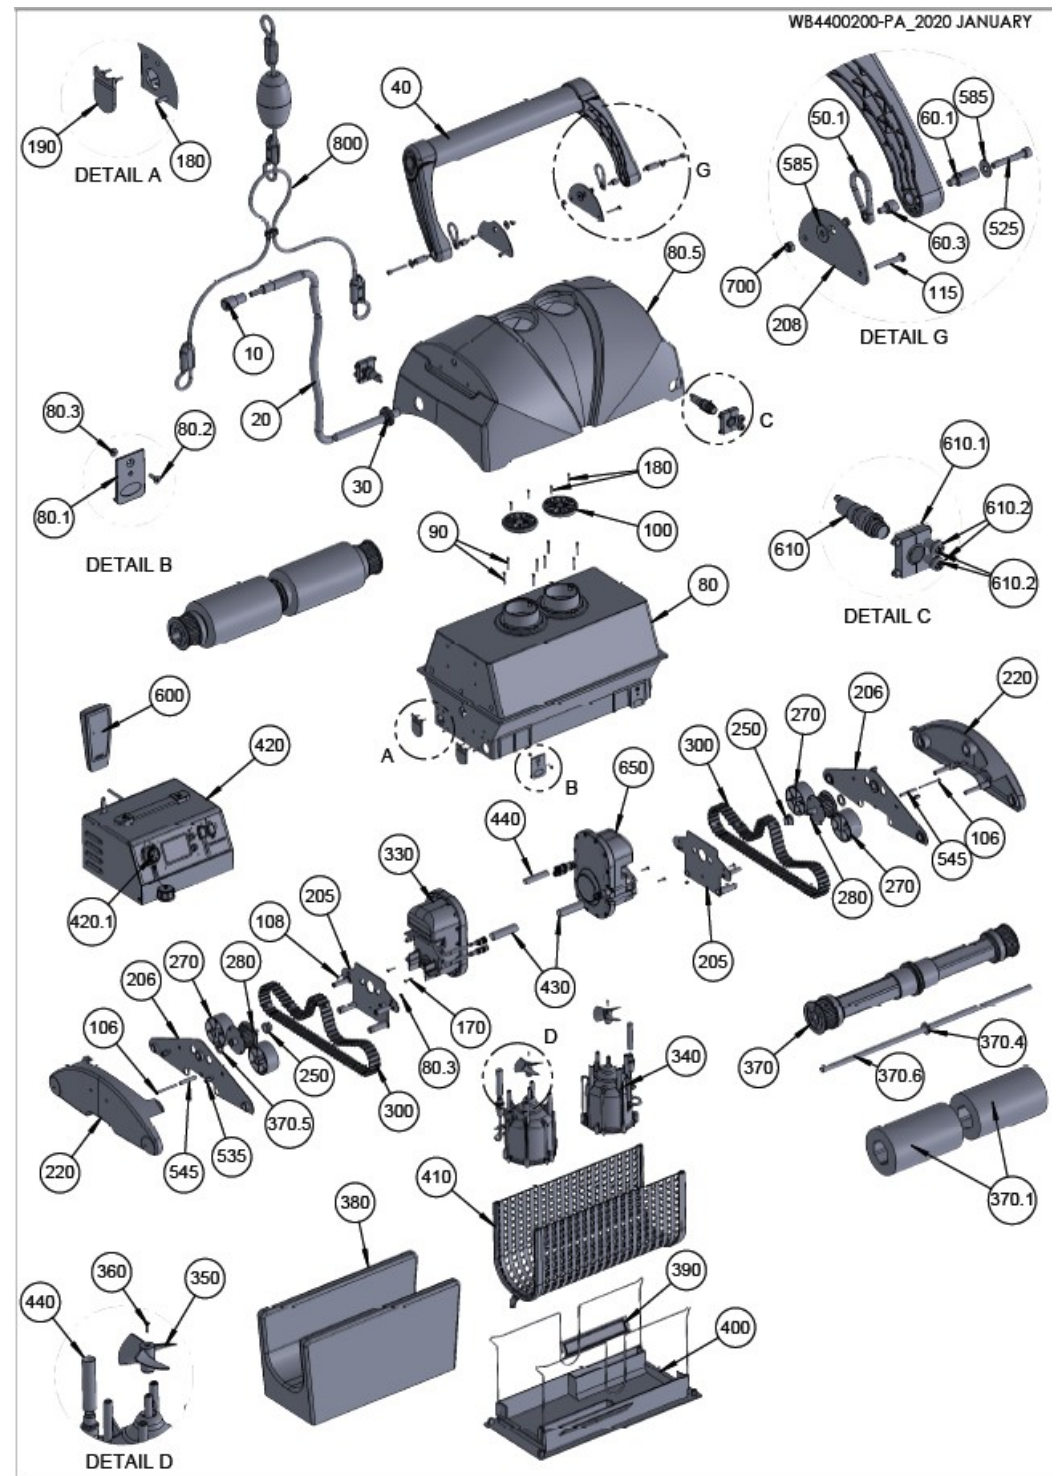

# Part List

### ROBOT ULTRAMAX JUNIOR FAST

Revision: 2020

Robot No	Robot Name	Year	Item No	Part No	Description	Qty
RECL-UMJ0-UJR99	ROBOT ULTRAMAX JUNIOR FAST	2020	50.1	11006	SNAP HOOK S\S	2
RECL-UMJ0-UJR99	ROBOT ULTRAMAX JUNIOR FAST	2020	115	1108	SCREW FOR LOWER BRACKET	4
RECL-UMJ0-UJR99	ROBOT ULTRAMAX JUNIOR FAST	2020	610.2	2008	SCREW 4.2X13 DIN-7981	4
RECL-UMJ0-UJR99	ROBOT ULTRAMAX JUNIOR FAST	2020	610.1	2009	IR HOLDER WITH SCREWS	2
RECL-UMJ0-UJR99	ROBOT ULTRAMAX JUNIOR FAST	2020	100	2240BL2	NET OF OUTLET TOP-3 PART	2
RECL-UMJ0-UJR99	ROBOT ULTRAMAX JUNIOR FAST	2020	80.2	2303	SCREW M4X10 S\S	4
RECL-UMJ0-UJR99	ROBOT ULTRAMAX JUNIOR FAST	2020	190	2305N	RUBBER VALVE	4
RECL-UMJ0-UJR99	ROBOT ULTRAMAX JUNIOR FAST	2020	370.4	2607	DELTRIN WASHER	2
RECL-UMJ0-UJR99	ROBOT ULTRAMAX JUNIOR FAST	2020	250	2613	MOLYBDENUM BUSHING	2
RECL-UMJ0-UJR99	ROBOT ULTRAMAX JUNIOR FAST	2020	170	2700	SCREW #8X11\16 PHIL.	4
RECL-UMJ0-UJR99	ROBOT ULTRAMAX JUNIOR FAST	2020	180	2701	SCREW #8X11\16 PHIL PN	8
RECL-UMJ0-UJR99	ROBOT ULTRAMAX JUNIOR FAST	2020	106	2711A	SCREW M4X60FHILL FLAD HD	2
RECL-UMJ0-UJR99	ROBOT ULTRAMAX JUNIOR FAST	2020	108	2712	SCREW M4X10 PAN HEAD S\S	4
RECL-UMJ0-UJR99	ROBOT ULTRAMAX JUNIOR FAST	2020	370.1	3008AG	PVA BRUSH	4
RECL-UMJ0-UJR99	ROBOT ULTRAMAX JUNIOR FAST	2020	370.5	3603	FLAT DELTRIN WASHER	2
RECL-UMJ0-UJR99	ROBOT ULTRAMAX JUNIOR FAST	2020	370.6	3813	AXLE 0.499" X 526MM	2
RECL-UMJ0-UJR99	ROBOT ULTRAMAX JUNIOR FAST	2020	220	5200BL	SIDE PLATE	2
RECL-UMJ0-UJR99	ROBOT ULTRAMAX JUNIOR FAST	2020	80.3	7133	HEX. NUT LOCK M4 S\S	6

Robot No	Robot Name	Year	Item No	Part No	Description	Qty
RECL-UMJ0-UJR99	ROBOT ULTRAMAX JUNIOR FAST	2020	585	WS00001	PLAIN WASHER M6 DIN 9021	4

Date: 22/02/2024

For more details see Aquatron Service Website: [www.aquatron.co.il](http://www.aquatron.co.il)